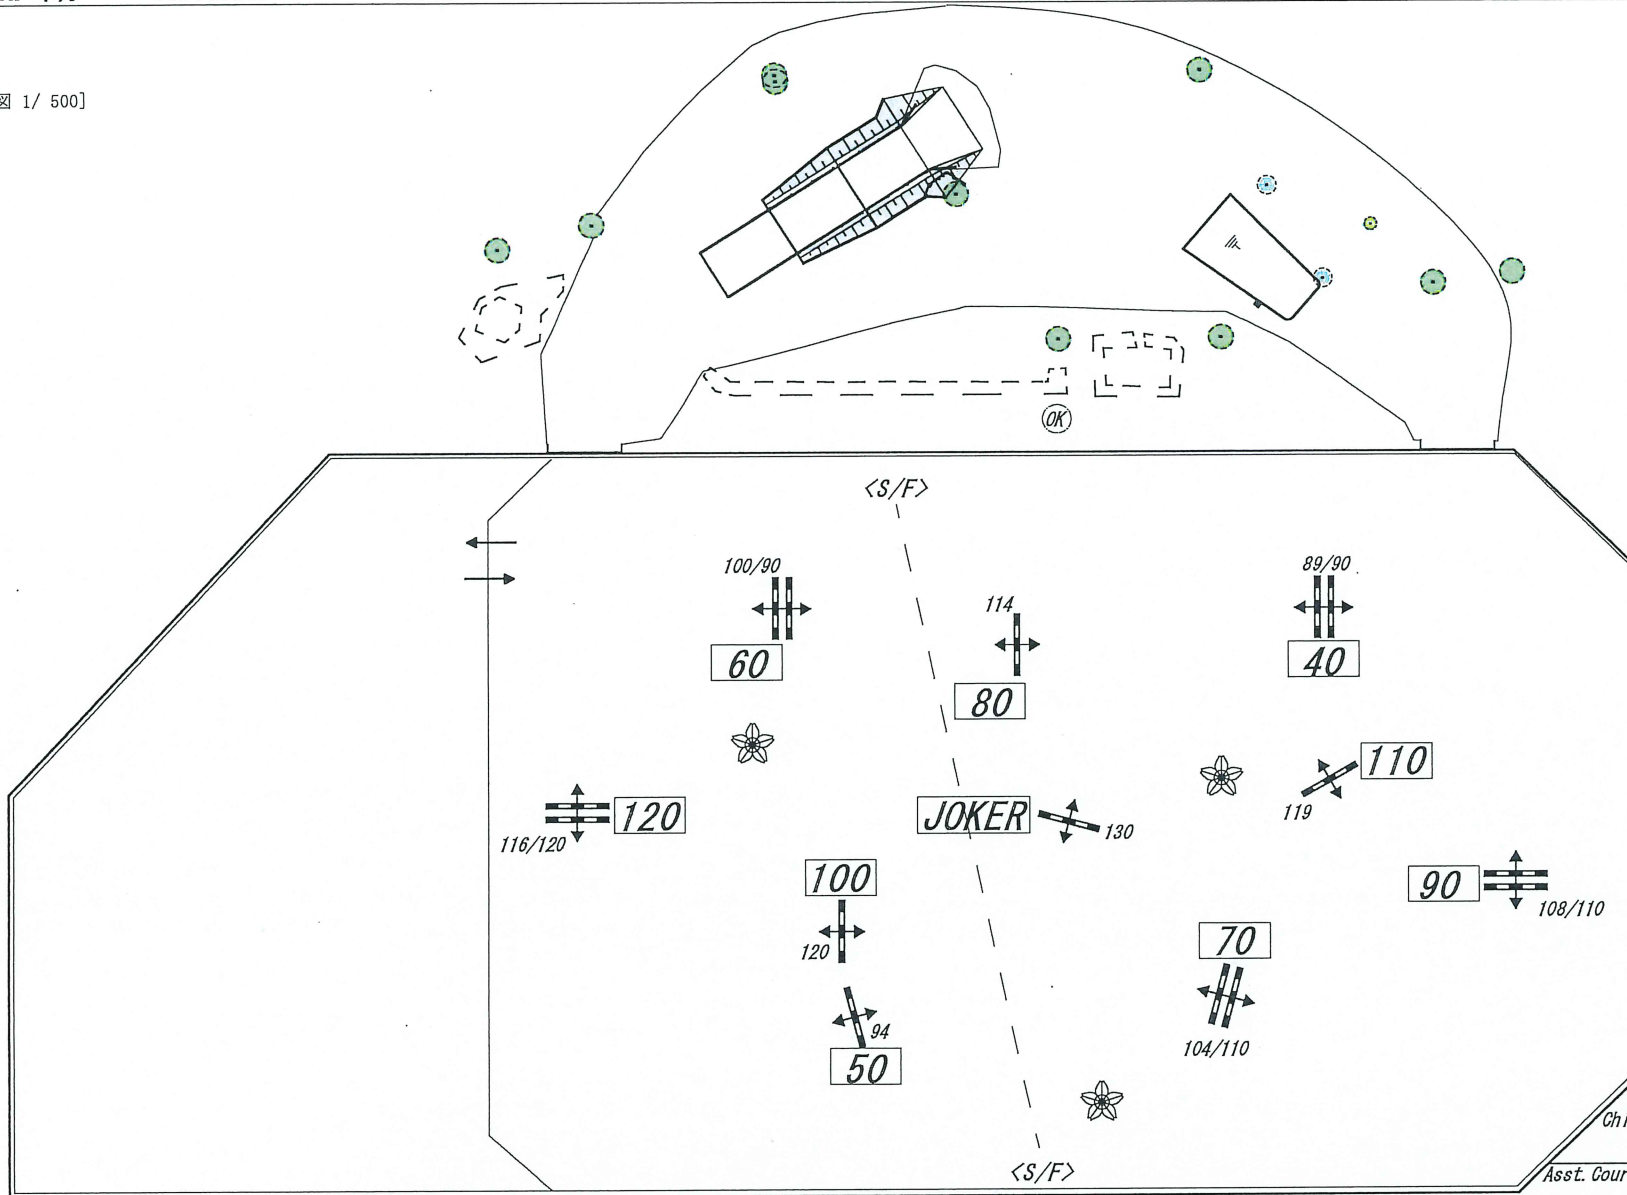

第78回国民スポーツ大会 SAGA2024馬術競技
#22 少年 トップスコア競技

Date: 2024.10/9-13
Venue: MIKI HORSE LAND PARK

Table: A FEI Re/Art.: 270

1st. JUMP OFF:

Speed: - m/min
Length: m
Time allowed: - sec
Time limit: 60 sec
Penalty time: sec

Length: m
Time allowed: sec
Time limit: sec
Penalty time: sec

5-1
10.5修正

Height: 140 Obstacles: Efforts:

Obstacles: Efforts:

[経路図 1/ 500]

Chief Course Designer: MURATA Tatsuya
Course Designer: KIMURA Yuya
TAKAHASHI Shoichi
Asst. Course Designer: YAMAGISHI Tatsuhiko
NAKAMURA Masakazu/ISHIKORI Yutaka
KOYAKE Toshiitsugu/OMURA Nobuyuki
TAMEGAI Yukio